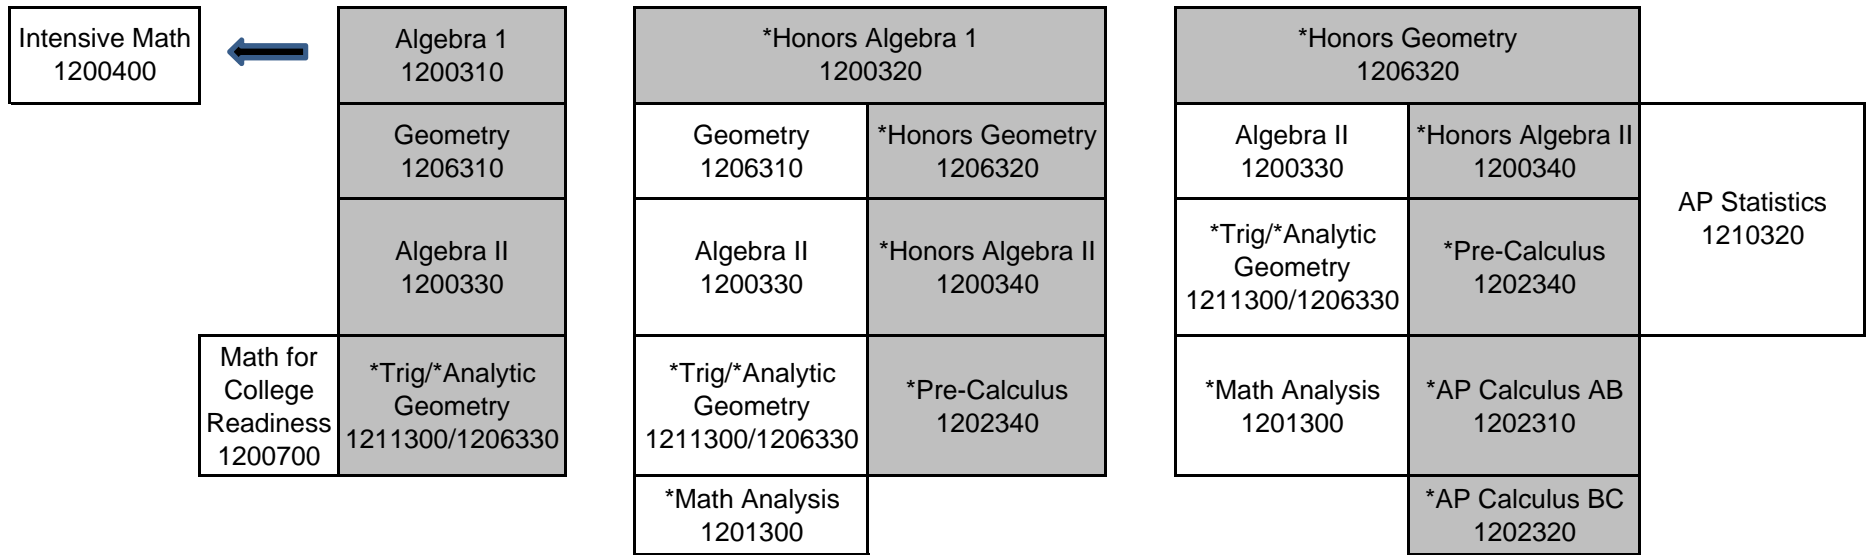

# Niceville High School Math Tracking

Intensive Math  
(elective credit) 1200400

This course will be offered to those students who need extra support completing Algebra 1.

AP Statistics  
1210320

This course can be taken after Alg II or concurrently with Honors Algebra II.

**SOAR TEACHERS/STUDENTS/PARENTS:**

FOLLOW THE TRACKING ALONG THE "GREY" PATH UNLESS THE CURRENT MATH TEACHER HAS RECOMMENDED A DIFFERENT COURSE.

\* indicates a weighted courses